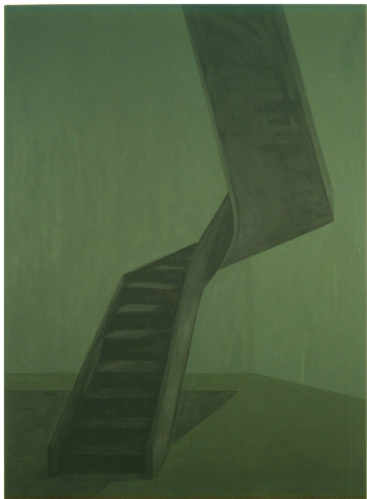

Chicago Interior III, 1988, 180 x 105 cm, Oil on canvas

Smeltende Sneeuw, 2015, 100,4 x 100,4 cm, Oil on canvas

Cinema I, 2014, 180 x 211,5 cm, Oil on canvas

Stage, 2014, 160 x 120 cm, Oil on canvas

Boy with Doll, 2015, 100 x 70 cm, Oil on canvas

Audition #1, 1988-1989, 224 x 159,5 cm, Oil on canvas

Lifestyle Smile, 2016, 48,5 cm x 53 cm, Oil on canvas

Untitled (Bathers), 1991, 66 cm x 60 cm, Oil on canvas